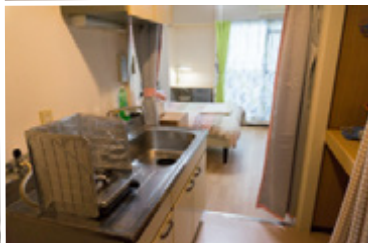

租金 RENT

	年間契約 over 10 months	月間契約 less than 10 months
租金 Rent	44,000 yen / 每月 monthly	
水費 Water	3,000yen / 每月 monthly	
垃圾處理費 Garbage collect	1,300yen / 每月 yearly	
電 / 瓦斯 Utilities	依使用量收費 based on actual use	
清掃費 Cleaning	18,000yen(未稅 excluding tax) / 繳一次 pay one time	
火災保險 Fire insurance	8,000yen / 每年 yearly	
保證金 Deposit	不需繳交 None	
合約更新費 Contract renewal fee	8,000yen(未稅 excluding tax) / 每年 yearly	不需繳交 None

陽台
balcony